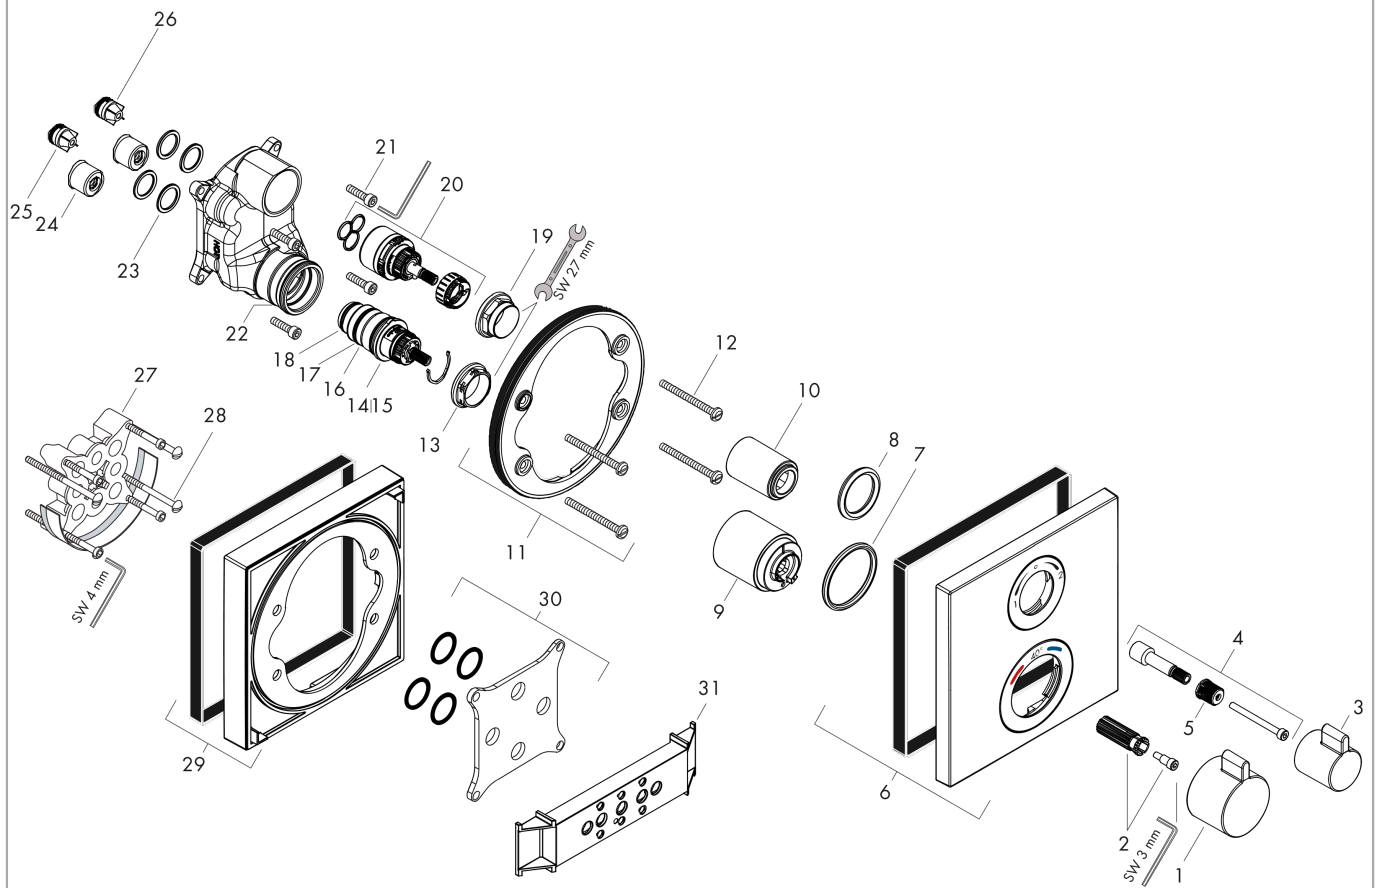

### Scale drawing

### Flowchart

**Ecostat Square**  
**Thermostat for concealed installation for 2 functions**  
 Surfaces: **Brushed Bronze**    Article Number: **15714140**

## Exploded Drawing

Year of production: >07/19

**Ecostat Square**  
**Thermostat for concealed installation for 2 functions**  
 Surfaces: **Brushed Bronze** Article Number: **15714140**