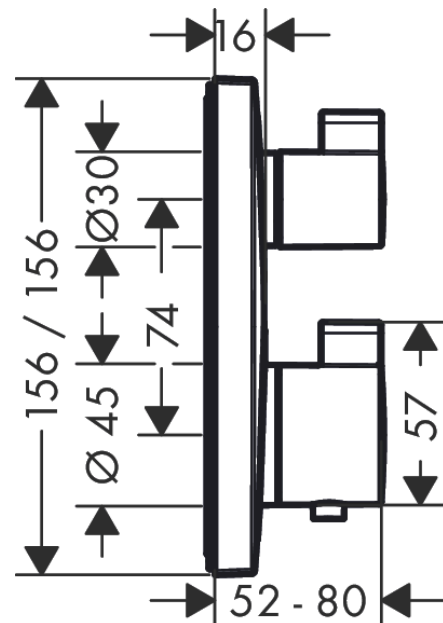

#### product features

- 2 functions
- maximum flow rate at 3 bar: 29 l/min
- flow rate upper outlet: 28 l/min
- flow rate lower outlet: 25 l/min
- thermostat cartridge, shut-off/ diverter valve
- safety lock at 40 °C
- temperature limitation adjustable
- connection type: basic set
- min. operating pressure: 1 bar
- max. operating pressure: 10 bar

### Scale drawing

## Exploded Drawing

Year of production: >07/19

**Ecostat Square**  
**Thermostat for concealed installation for 2 functions**  
 Surfaces: **Brushed Bronze** Article Number: **15714140**